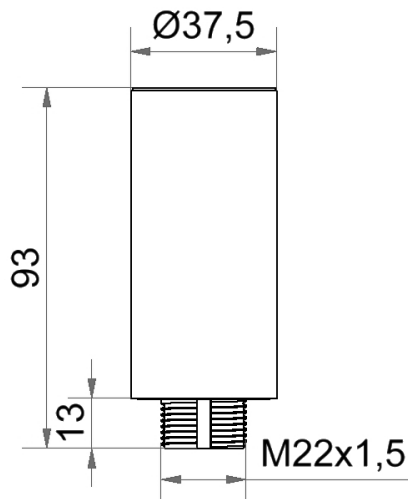

DRAWING

! For additional installation and mounting information, refer to the appropriate user guide at www.werma.com. This printed copy is for information only and is subject to alteration.