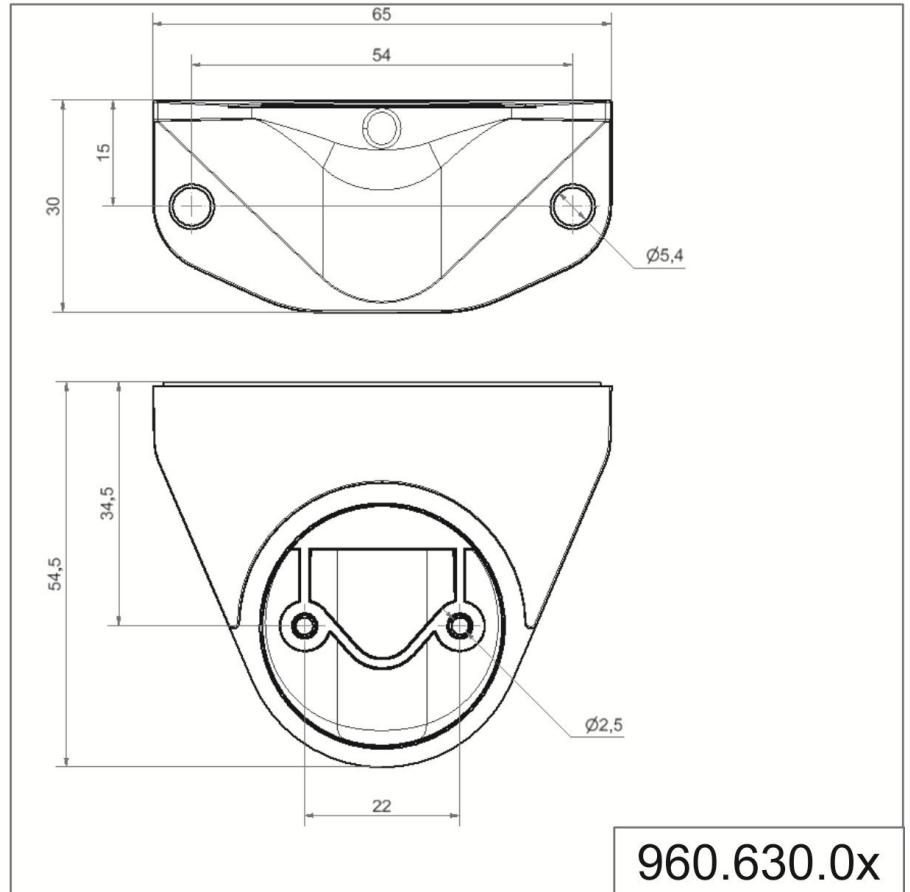

KombiSIGN 40 / Accessories

Bracket concealed cable entry WM GY

DRAWING

For additional installation and mounting information, refer to the appropriate user guide at www.werma.com. This printed copy is for information only and is subject to alteration.