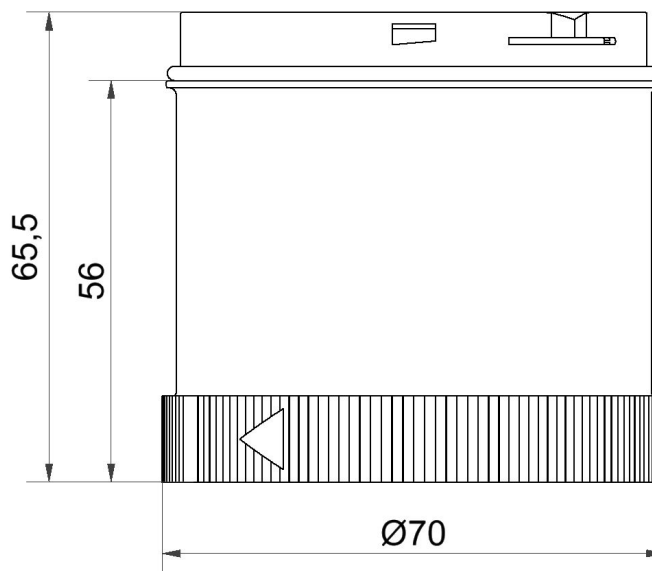

Modular Signal Towers / KombiSIGN 72
TwinLIGHT Classic 24VAC/DC BU

DRAWING

For additional installation and mounting information, refer to the appropriate user guide at www.werma.com. This printed copy is for information only and is subject to alteration.