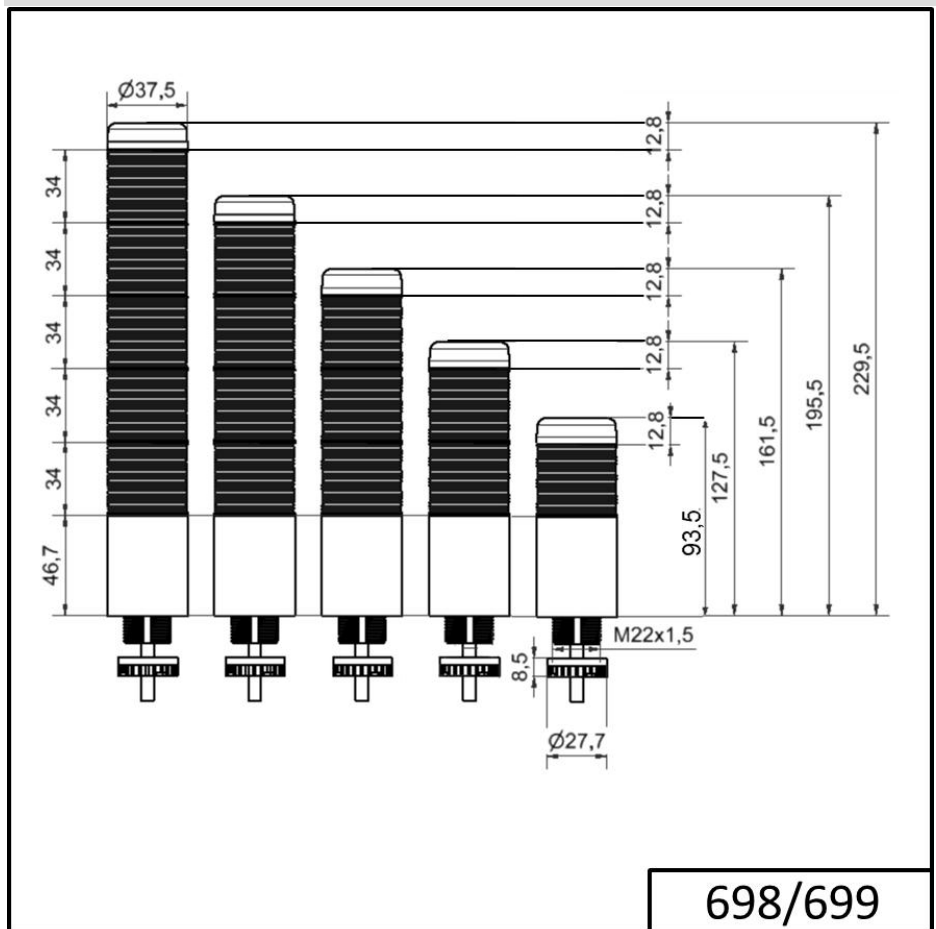

Completely pre-assembled Signal Towers / KOMPAKT 37
K37 cable EM Pulse tone 12VAC/DC YE/RD

Light colour	Red Yellow
Optical signal image	Permanent

ACUSTICAL DATA	
Volume/dB(max) at 1m distance	80 dB(A)
Acoustic signal image	Pulse tone
Audio frequency	2900 Hz

DRAWING

For additional installation and mounting information, refer to the appropriate user guide at www.werma.com. This printed copy is for information only and is subject to alteration.