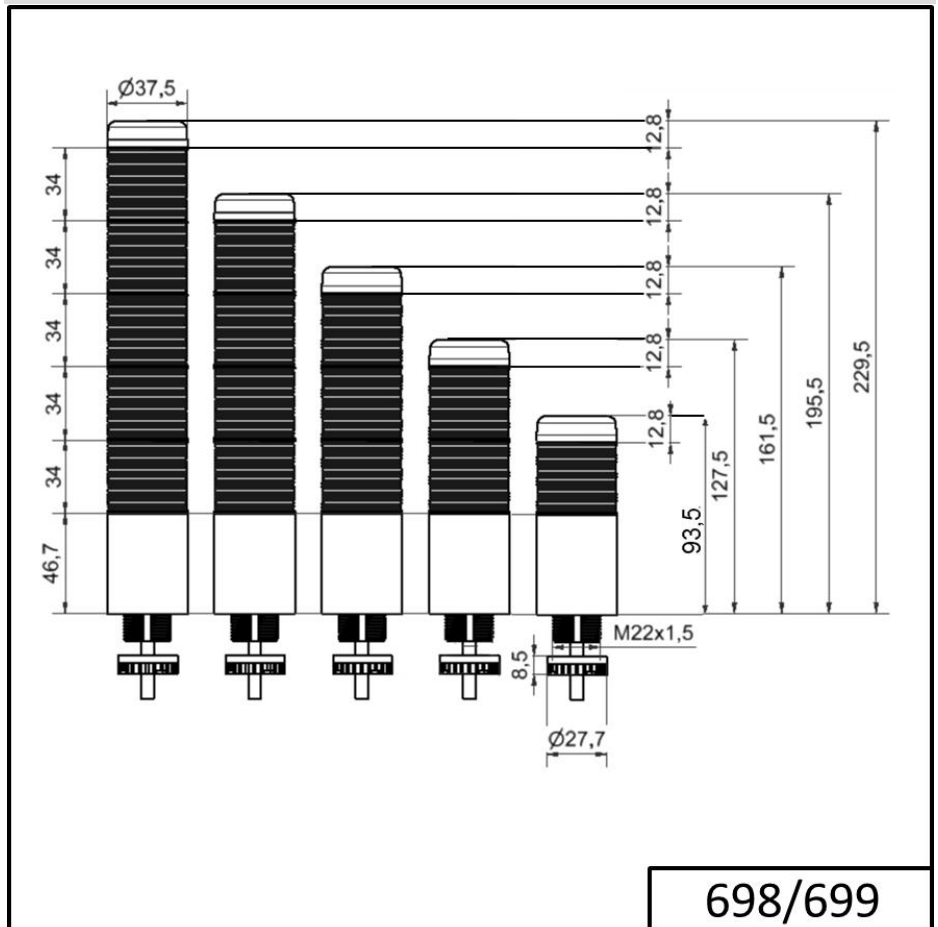

Completely pre-assembled Signal Towers / KOMPAKT 37
K37 cable EM Pulse tone 24VAC/DC GN/RD

Light colour	Green Red
Optical signal image	Permanent

ACUSTICAL DATA	
Volume/dB(max) at 1m distance	85,0 dB (A)
Acoustic signal image	Pulse tone
Audio frequency	2900 Hz

DRAWING

! For additional installation and mounting information, refer to the appropriate user guide at www.werma.com. This printed copy is for information only and is subject to alteration.