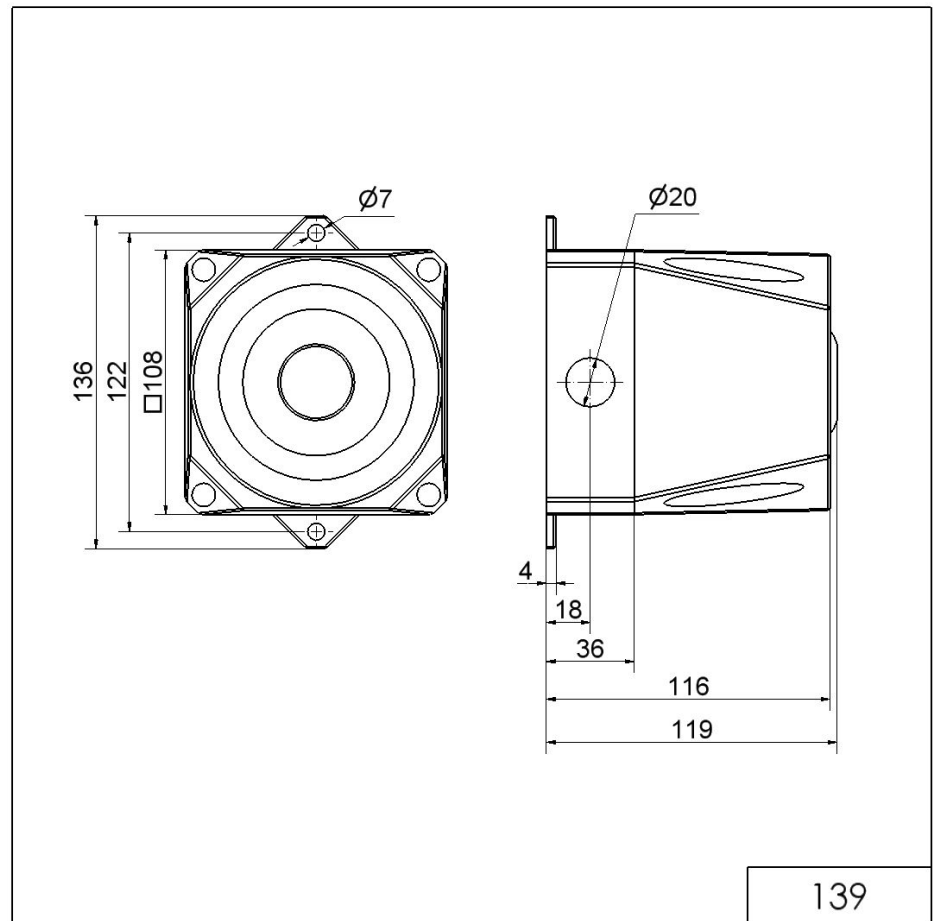

Horns and Sirens / Heavy-Duty multi-tone sounder
Multi-t.sounder WM 32 tne 115-230VAC RD

WEEE	No
Conform with ATEX-directive	No
Conforms with CCC	No
Conforms with UL	No
Conforms with FCC	No
Conforms with IC	No
EAC certificate available	Yes
Conforms with AS-I	No
ICAO Certification	No
Conforms with DNV	No
Conforms with RoHS CN	No
Conforms with VdS	No

DRAWING

139

For additional installation and mounting information, refer to the appropriate user guide at www.werma.com. This printed copy is for information only and is subject to alteration.