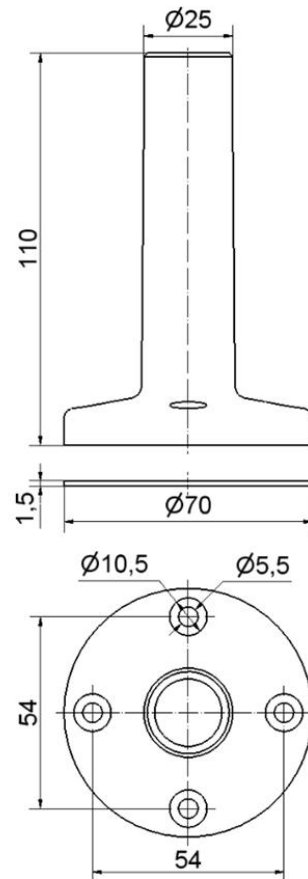

KombiSIGN 70 / Accessories

Base w. integrated tube BK

Part No.: 975.840.10

MECHANICAL DATA

Height	110 mm
Diameter	70 mm
Materials	PA-GF
Housing colour	Black
Weight with packaging	49 g
Product weight	43 g

DRAWING

! For additional installation and mounting information, refer to the appropriate user guide at www.werma.com. This printed copy is for information only and is subject to alteration.